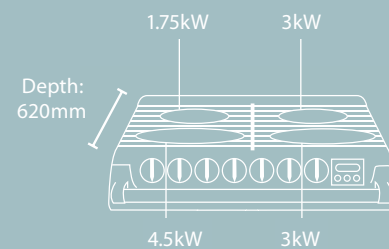

AGA Six-Four

AGA Six-Four Series - COOKER HOOD

AGA Six-Four Series - GAS

AGA Six-Four Series - CERAMIC

AGA Four-Two

Six-Four Cooker

Six Gas Burners or Ceramic Rings
Four Electric Ovens and Ceramic Grill

	Gas	Ceramic
Dimensions	984mm(W) x 620mm(D) x 910mm (H)	
Weight	245Kg (540lbs)	218kg (480lbs)
Total load	19.5kW Gas 7.25 Electric	17kW Electric
Gas Connection	½ BSP	
Power supply	230v 30 Amp	230v 45 Amp with optional 3 phase connection

	Oven capacity	Oven rating	Internal Oven Dimensions
Top right - conventional	35.2 litres	2kW / 70 - 240°C	440mm (D) x 320mm (W) x 250mm (H)
Bottom left - fan	32 litres	2kW / 70 - 220°C	400mm (D) x 320mm (W) x 250mm (H)
Bottom right - simmering	35.2 litres	1kW / 70 - 120°C	440mm (D) x 320mm (W) x 250mm (H)
Hob Power Rating	Gas		Ceramic
Front left (wok burner)	1 x 4.5kW (1 x 4.0kW LPG)		1 x 0.75kW / 2.2kW
Front middle	1 x 1.75kW		1 x 1.2 kW
Front right	1 x 3kW		1 x 1.5kW
Rear left	1 x 1.75kW		1 x 1.2kW
Rear middle	1 x 5kW		1 x 0.75 / 2.2kW
Rear right	1 x 3kW		1 x 1.5kW
Grill Power Rating	2.2kW		2.2kW

Four-Two Cooker

Four Gas Burners
Cooker available with gas hob only
Two Electric Ovens and Ceramic Grill

	Gas
Dimensions	595mm(W) x 620mm(D) x 910mm (H)
Weight	140Kg (309lbs)
Total load	Electrical 6.5kW Gas 12.25kW
Gas Connection	½ BSP
Power supply	Single and 3 Phase Electric Supply

	Oven capacity	Oven rating	Internal Oven Dimensions
Top - Conventional oven (with grill)	33.4 litres	2.2kW / 70 - 230°C	460mm (D) x 320mm (W) x 225mm (H)
Bottom - Fan oven	32 litres	2kW / 70 - 220°C	400mm (D) x 320mm (W) x 250mm (H)
Hob Power Rating	Gas		
Front left (wok burner)	1 x 4.5kW (4.0kW LPG)		
Front right	1 x 3kW		
Rear left	1 x 1.75kW		
Rear right	1 x 3kW		
Grill	2.25kW		