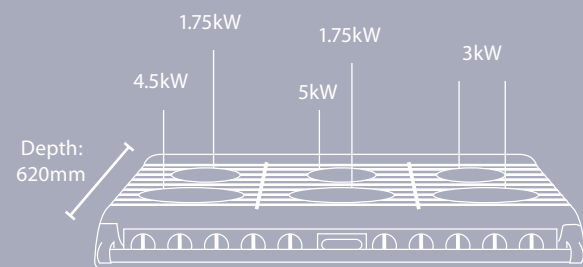

AGA Six-Four

AGA Six-Four Series - COOKER HOOD

AGA Six-Four Series - GAS

AGA Six-Four Series - CERAMIC

AGA Four-Two

Six-Four Cooker

Six Gas Burners or Ceramic Rings
Four Electric Ovens and Ceramic Grill

	Gas	Ceramic
Dimensions	984mm(W) x 620mm(D) x 910mm (H)	
Weight	245Kg (540lbs)	218kg (480lbs)
Total load	19.5kW Gas 7.25 Electric	17kW Electric
Gas Connection	½ BSP	
Power supply	230v 30 Amp	230v 45 Amp with optional 3 phase connection

	Oven capacity	Oven rating	Internal Oven Dimensions
Top right - conventional	35.2 litres	2kW / 70 - 240°C	440mm (D) x 320mm (W) x 250mm (H)
Bottom left - fan	32 litres	2kW / 70 - 220°C	400mm (D) x 320mm (W) x 250mm (H)
Bottom right - simmering	35.2 litres	1kW / 70 - 120°C	440mm (D) x 320mm (W) x 250mm (H)
Hob Power Rating	Gas		Ceramic
Front left (wok burner)	1 x 4.5kW (1 x 4.0kW LPG)		1 x 0.75kW / 2.2kW
Front middle	1 x 1.75kW		1 x 1.2 kW
Front right	1 x 3kW		1 x 1.5kW
Rear left	1 x 1.75kW		1 x 1.2kW
Rear middle	1 x 5kW		1 x 0.75 / 2.2kW
Rear right	1 x 3kW		1 x 1.5kW
Grill Power Rating	2.2kW		2.2kW

Four-Two Cooker

Four Gas Burners
Cooker available with gas hob only
Two Electric Ovens and Ceramic Grill

	Gas
Dimensions	595mm(W) x 620mm(D) x 910mm (H)
Weight	140Kg (309lbs)
Total load	Electrical 6.5kW Gas 12.25kW
Gas Connection	½ BSP
Power supply	Single and 3 Phase Electric Supply

	Oven capacity	Oven rating	Internal Oven Dimensions
Top - Conventional oven (with grill)	33.4 litres	2.2kW / 70 - 230°C	460mm (D) x 320mm (W) x 225mm (H)
Bottom - Fan oven	32 litres	2kW / 70 - 220°C	400mm (D) x 320mm (W) x 250mm (H)
Hob Power Rating	Gas		
Front left (wok burner)	1 x 4.5kW (4.0kW LPG)		
Front right	1 x 3kW		
Rear left	1 x 1.75kW		
Rear right	1 x 3kW		
Grill	2.25kW		