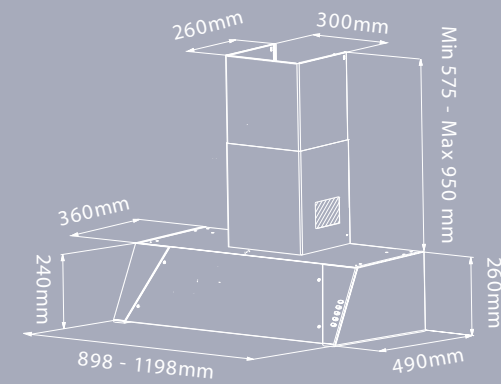

AGA Six-Four

AGA Six-Four Series - COOKER HOOD

AGA Six-Four Series - GAS

AGA Six-Four Series - CERAMIC

AGA Four-Two

Six-Four Cooker

Six Gas Burners or Ceramic Rings
Four Electric Ovens and Ceramic Grill

	Gas	Ceramic
Dimensions	984mm(W) x 620mm(D) x 910mm (H)	
Weight	245Kg (540lbs)	218kg (480lbs)
Total load	19.5kW Gas 7.25 Electric	17kW Electric
Gas Connection	½ BSP	
Power supply	230v 30 Amp	230v 45 Amp with optional 3 phase connection

	Oven capacity	Oven rating	Internal Oven Dimensions
Top right - conventional	35.2 litres	2kW / 70 - 240°C	440mm (D) x 320mm (W) x 250mm (H)
Bottom left - fan	32 litres	2kW / 70 - 220°C	400mm (D) x 320mm (W) x 250mm (H)
Bottom right - simmering	35.2 litres	1kW / 70 - 120°C	440mm (D) x 320mm (W) x 250mm (H)
Hob Power Rating	Gas		Ceramic
Front left (wok burner)	1 x 4.5kW (1 x 4.0kW LPG)		1 x 0.75kW / 2.2kW
Front middle	1 x 1.75kW		1 x 1.2 kW
Front right	1 x 3kW		1 x 1.5kW
Rear left	1 x 1.75kW		1 x 1.2kW
Rear middle	1 x 5kW		1 x 0.75 / 2.2kW
Rear right	1 x 3kW		1 x 1.5kW
Grill Power Rating	2.2kW		2.2kW

Four-Two Cooker

Four Gas Burners
Cooker available with gas hob only
Two Electric Ovens and Ceramic Grill

	Gas
Dimensions	595mm(W) x 620mm(D) x 910mm (H)
Weight	140Kg (309lbs)
Total load	Electrical 6.5kW Gas 12.25kW
Gas Connection	½ BSP
Power supply	Single and 3 Phase Electric Supply

	Oven capacity	Oven rating	Internal Oven Dimensions
Top - Conventional oven (with grill)	33.4 litres	2.2kW / 70 - 230°C	460mm (D) x 320mm (W) x 225mm (H)
Bottom - Fan oven	32 litres	2kW / 70 - 220°C	400mm (D) x 320mm (W) x 250mm (H)
Hob Power Rating	Gas		
Front left (wok burner)	1 x 4.5kW (4.0kW LPG)		
Front right	1 x 3kW		
Rear left	1 x 1.75kW		
Rear right	1 x 3kW		
Grill	2.25kW		