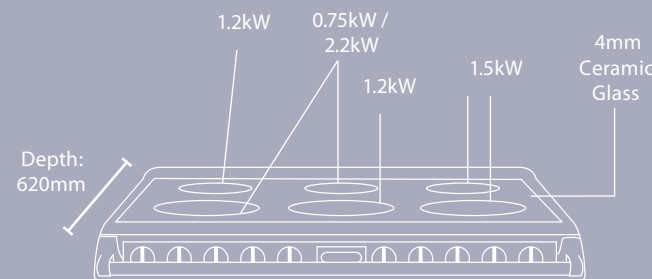

AGA Six-Four

AGA Six-Four Series - COOKER HOOD

AGA Six-Four Series - GAS

AGA Six-Four Series - CERAMIC

AGA Four-Two

Six-Four Cooker

Six Gas Burners or Ceramic Rings
Four Electric Ovens and Ceramic Grill

	Gas	Ceramic
Dimensions	984mm(W) x 620mm(D) x 910mm (H)	
Weight	245Kg (540lbs)	218kg (480lbs)
Total load	19.5kW Gas 7.25 Electric	17kW Electric
Gas Connection	½ BSP	
Power supply	230v 30 Amp	230v 45 Amp with optional 3 phase connection

	Oven capacity	Oven rating	Internal Oven Dimensions
Top right - conventional	35.2 litres	2kW / 70 - 240°C	440mm (D) x 320mm (W) x 250mm (H)
Bottom left - fan	32 litres	2kW / 70 - 220°C	400mm (D) x 320mm (W) x 250mm (H)
Bottom right - simmering	35.2 litres	1kW / 70 - 120°C	440mm (D) x 320mm (W) x 250mm (H)
Hob Power Rating	Gas		Ceramic
Front left (wok burner)	1 x 4.5kW (1 x 4.0kW LPG)		1 x 0.75kW / 2.2kW
Front middle	1 x 1.75kW		1 x 1.2 kW
Front right	1 x 3kW		1 x 1.5kW
Rear left	1 x 1.75kW		1 x 1.2kW
Rear middle	1 x 5kW		1 x 0.75 / 2.2kW
Rear right	1 x 3kW		1 x 1.5kW
Grill Power Rating	2.2kW		2.2kW

Four-Two Cooker

Four Gas Burners
Cooker available with gas hob only
Two Electric Ovens and Ceramic Grill

	Gas
Dimensions	595mm(W) x 620mm(D) x 910mm (H)
Weight	140Kg (309lbs)
Total load	Electrical 6.5kW Gas 12.25kW
Gas Connection	½ BSP
Power supply	Single and 3 Phase Electric Supply

	Oven capacity	Oven rating	Internal Oven Dimensions
Top - Conventional oven (with grill)	33.4 litres	2.2kW / 70 - 230°C	460mm (D) x 320mm (W) x 225mm (H)
Bottom - Fan oven	32 litres	2kW / 70 - 220°C	400mm (D) x 320mm (W) x 250mm (H)
Hob Power Rating	Gas		
Front left (wok burner)	1 x 4.5kW (4.0kW LPG)		
Front right	1 x 3kW		
Rear left	1 x 1.75kW		
Rear right	1 x 3kW		
Grill	2.25kW		